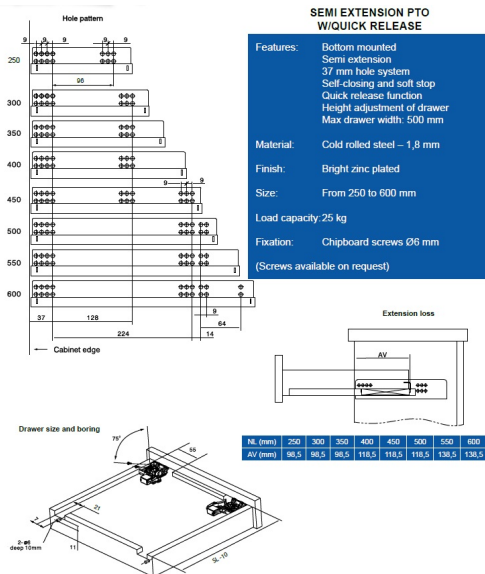

PRODUCT SHEET

Description:

Invis. Semi Ext. Slide, Self closing, Pre-Zinc, 300mm, W/Quick Release & Inner Dampers

Item number:

16.13.531-0

Units	Box	Carton	HS Code	Barcode
Pair	1	10	8302420090	
5704866001069				