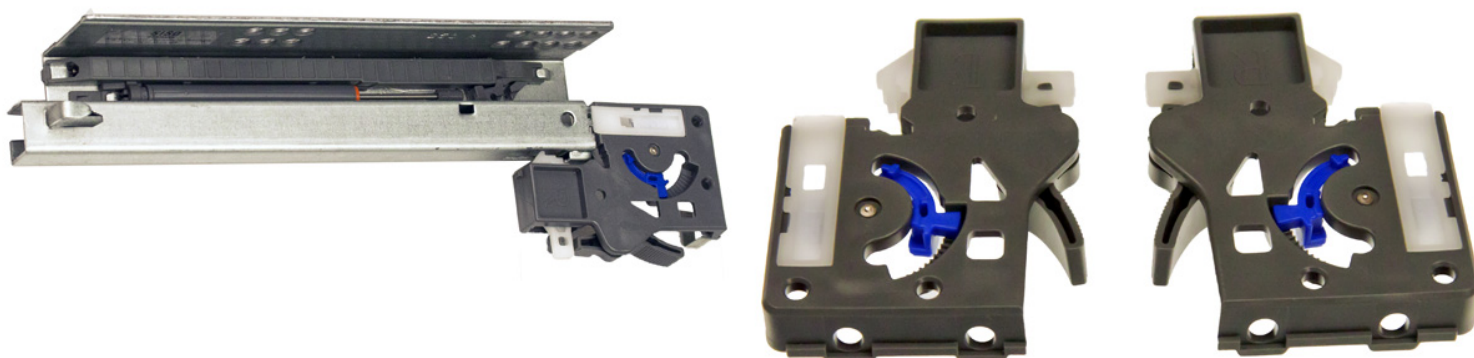

PRODUCT SHEET

Description:

Invis. Semi Ext. Slide, Self closing, Pre-Zinc, 300mm, W/Quick Release & Inner Dampers

Item number:

16.13.531-0

Units	Box	Carton	HS Code	Barcode
Pair	1	10	8302420090	
5704866001069				